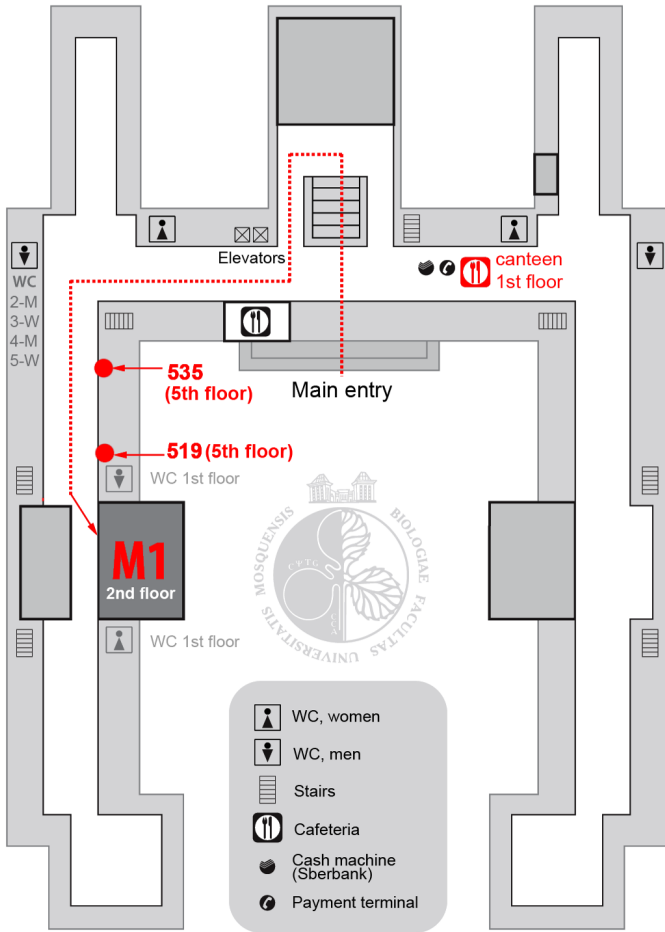

# Scheme of the 2nd floor of the Faculty of Biology

# Scheme of MSU territory and transit to the Faculty of Biology

## How to get

from Universitet metro station  
to Faculty of Biology

Trolleybus 34; bus 47, 67, 103, 113, 130, 187, 260  
from bus stop «metro Universitet»  
to bus stop «Mendelevskaya ulitsa»

Botanical garden