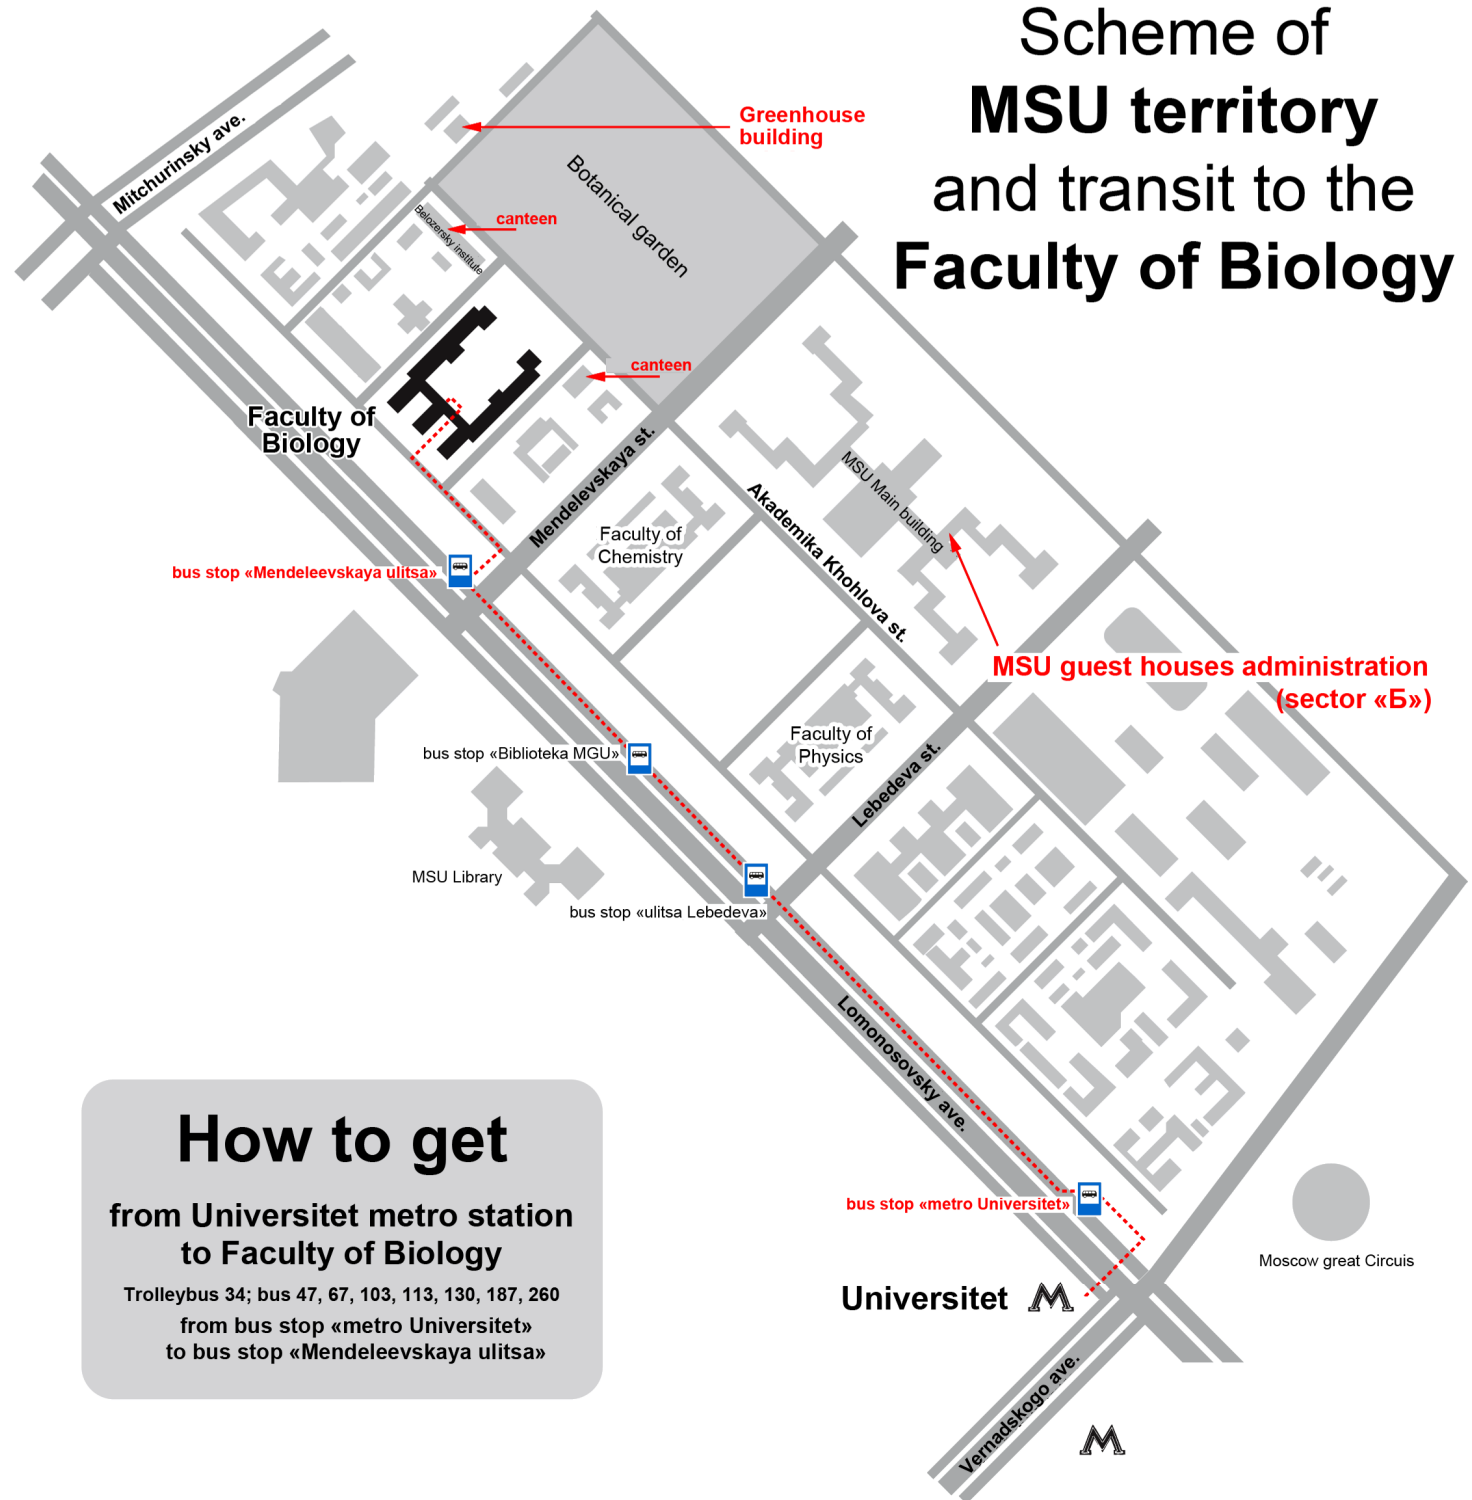

# Scheme of the 2nd floor of the Faculty of Biology

# Scheme of MSU territory and transit to the Faculty of Biology

## How to get

from Universitet metro station  
to Faculty of Biology

Trolleybus 34; bus 47, 67, 103, 113, 130, 187, 260  
from bus stop «metro Universitet»  
to bus stop «Mendelevskaya ulitsa»

Botanical garden